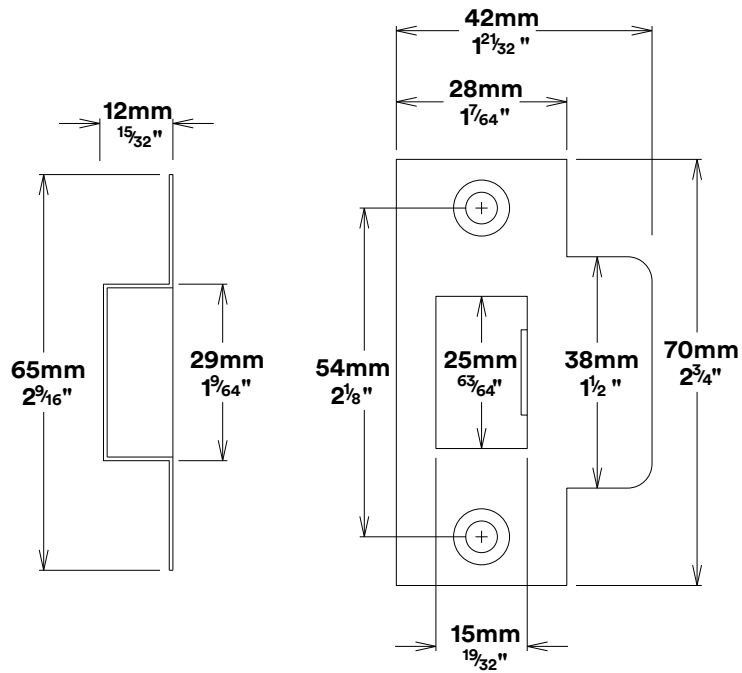

Door Lever Bronte Rose Square Inbuilt Privacy

Tube Latch Privacy & Striker

Dust Box & Striker

Tube Latch

Faceplate