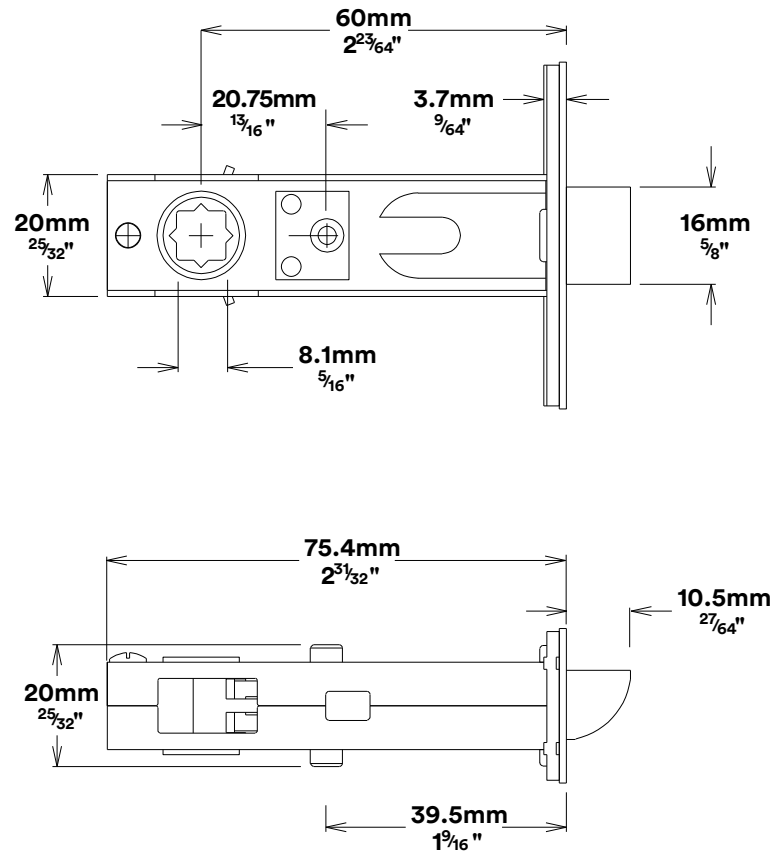

Door Lever Bronte Rose Square Inbuilt Privacy

Tube Latch Privacy & Striker

Dust Box & Striker

Tube Latch

Faceplate