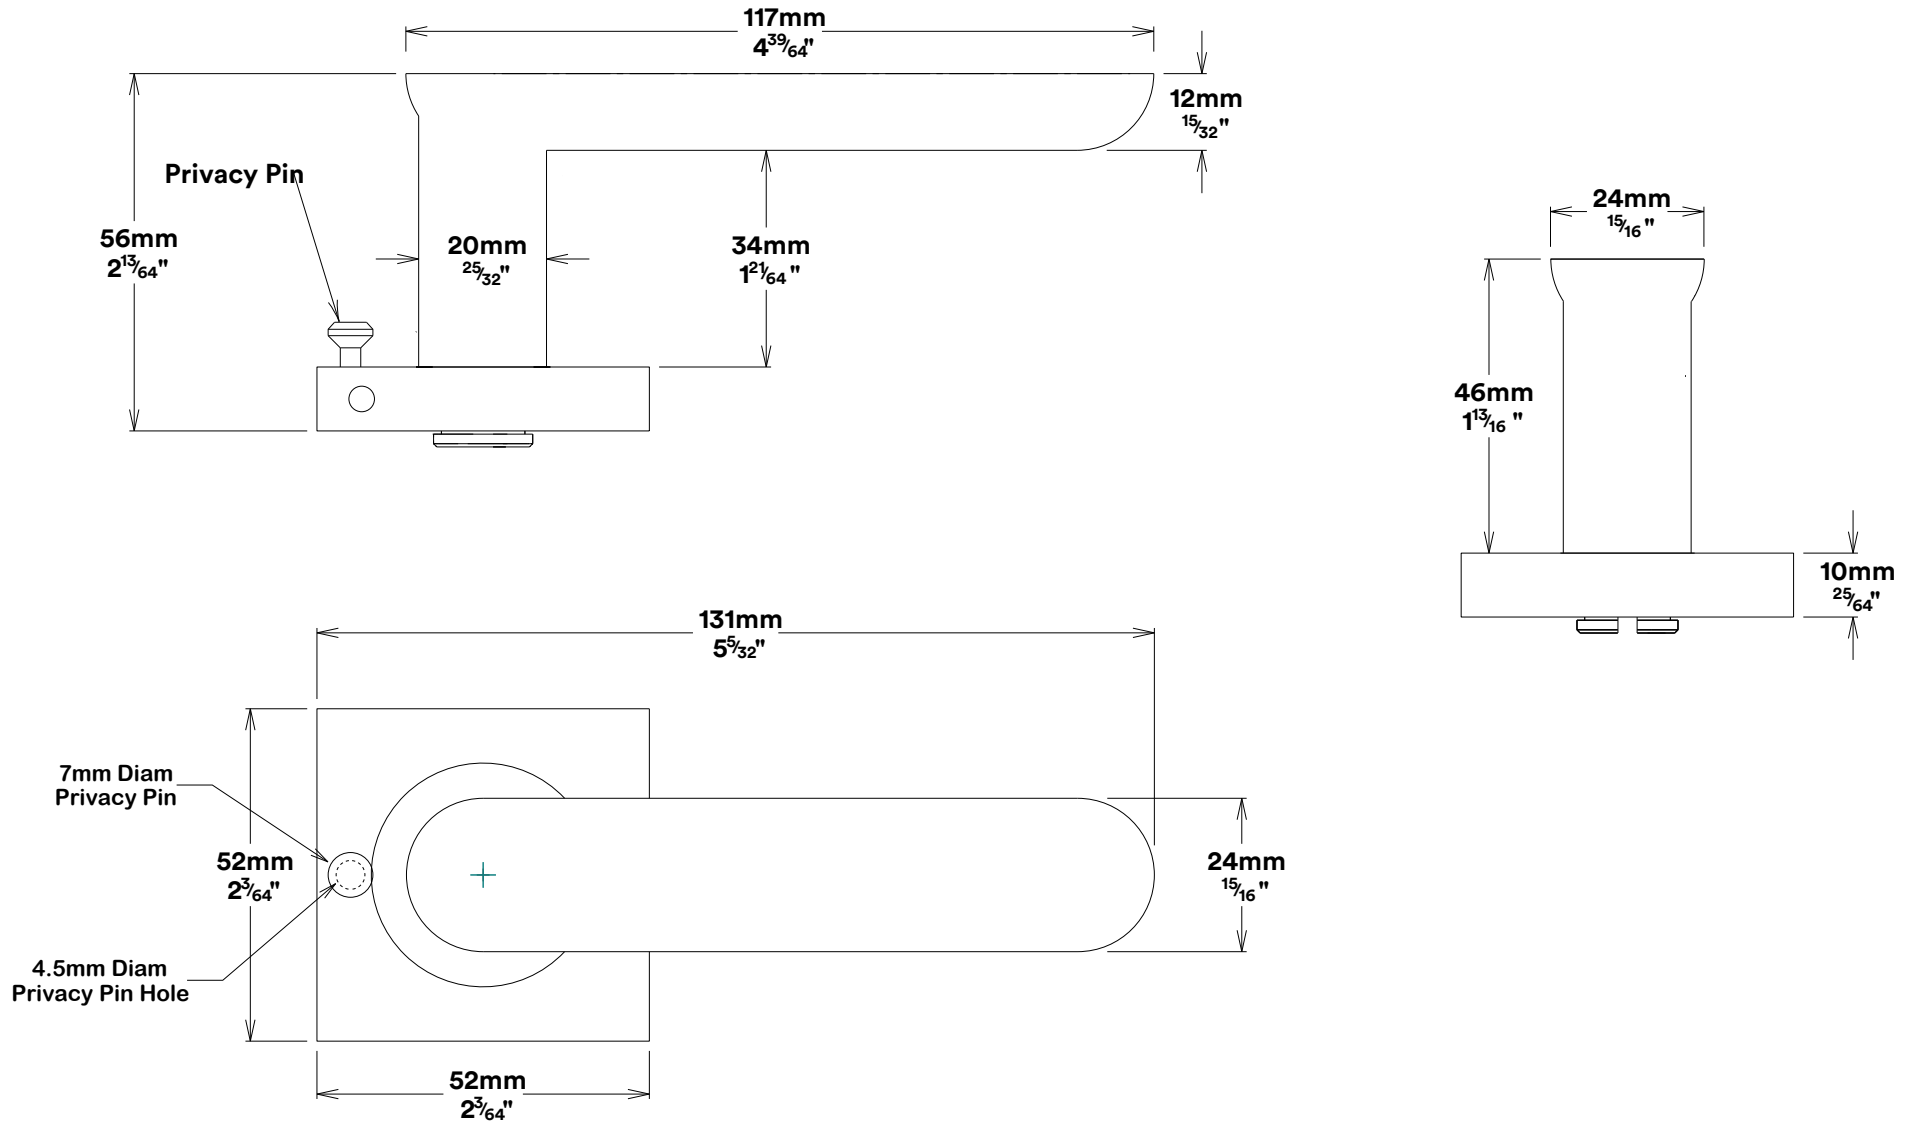

Door Lever Bronte Rose Square Inbuilt Privacy

Tube Latch Privacy & Striker

Dust Box & Striker

Tube Latch

Faceplate