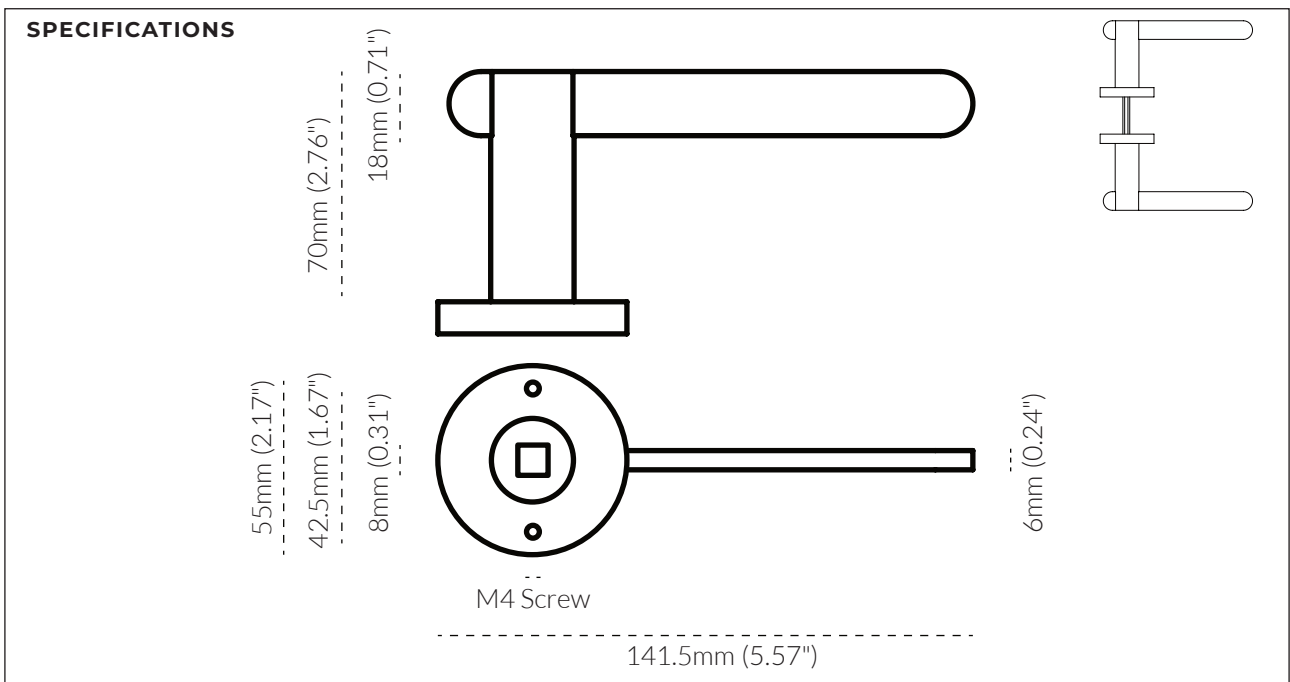

# INTERSECT LEVER SET

## TECH SPEC

FINISH	SKU	FIXINGS ALSO INCLUDED
Natural Brass	<b>4223-US4</b>	<ul style="list-style-type: none"> <li>- 1x Striker Plate</li> <li>- 1x Latch Plate</li> <li>- 1x Latch</li> <li>- 2x M4 * 15mm Screw</li> <li>- 2x M4 * 25mm Screw</li> <li>- 2x M4 * 35mm Screw</li> <li>- 4x 2ga Screw</li> <li>- 6x 2ga Self-tapping Screw</li> <li>- 2x M4 Screw Extension</li> <li>- 1x M8 Pin</li> <li>- 2x M8 Spring Pin</li> </ul>
Aged Brass	<b>4223-AB</b>	
Tumbled Brass	<b>4223-TB</b>	
Bronze	<b>4223-BR</b>	
Brushed Nickel	<b>4223-BN</b>	
Matte Black	<b>4223-US19</b>	
Matte White	<b>4223-W</b>	