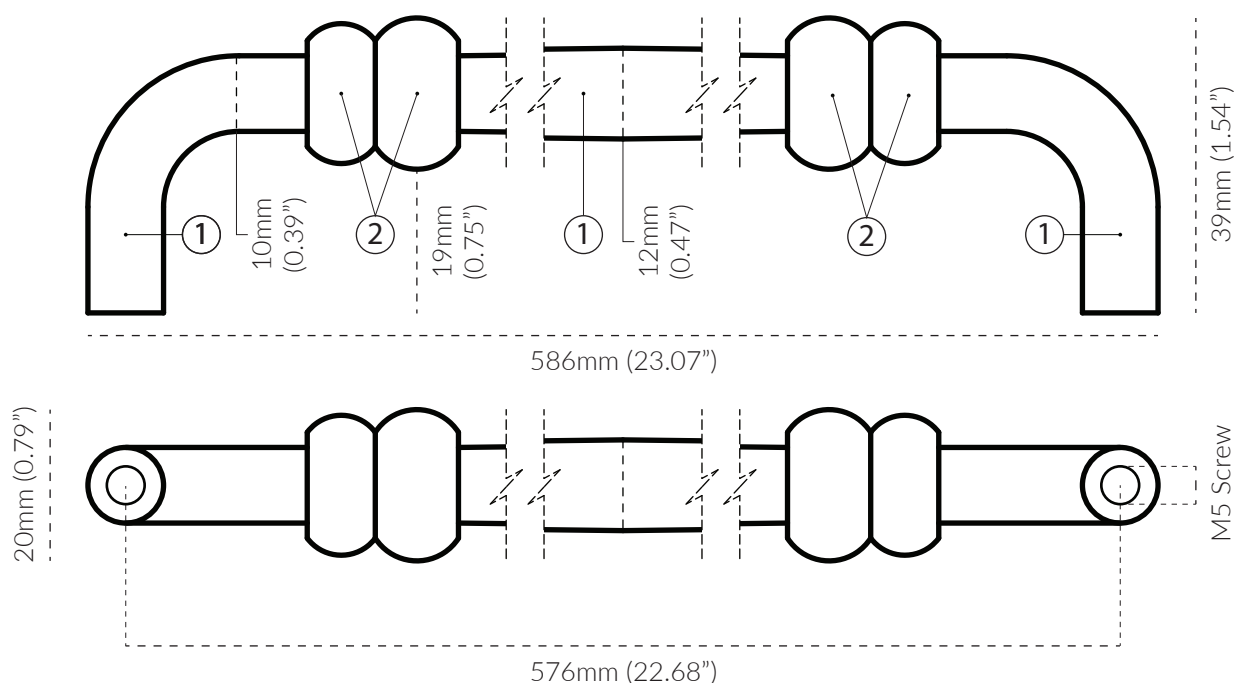

## DUET PULL LARGE

### TECH SPEC

#### SPECIFICATIONS

FINISH	SKU	FIXINGS ALSO INCLUDED
<ul style="list-style-type: none"> <li>• Colourway 1 (Brass)               <ul style="list-style-type: none"> <li>• (1) Brushed Brass</li> <li>• (2) Polished Nickel</li> </ul> </li> <li>• Colourway 2 (Polished Nickel)               <ul style="list-style-type: none"> <li>• (1) Polished Nickel</li> <li>• (2) Brushed Brass</li> </ul> </li> </ul>	<ul style="list-style-type: none"> <li>• 4107-586-C1-US4</li> <li>• 4107-586-C2-PN</li> </ul>	<ul style="list-style-type: none"> <li>- 2x M5 * 25mm Screw</li> <li>- 2x M5 * 40mm Screw</li> <li>- 2x M5 Spring Washer</li> </ul>