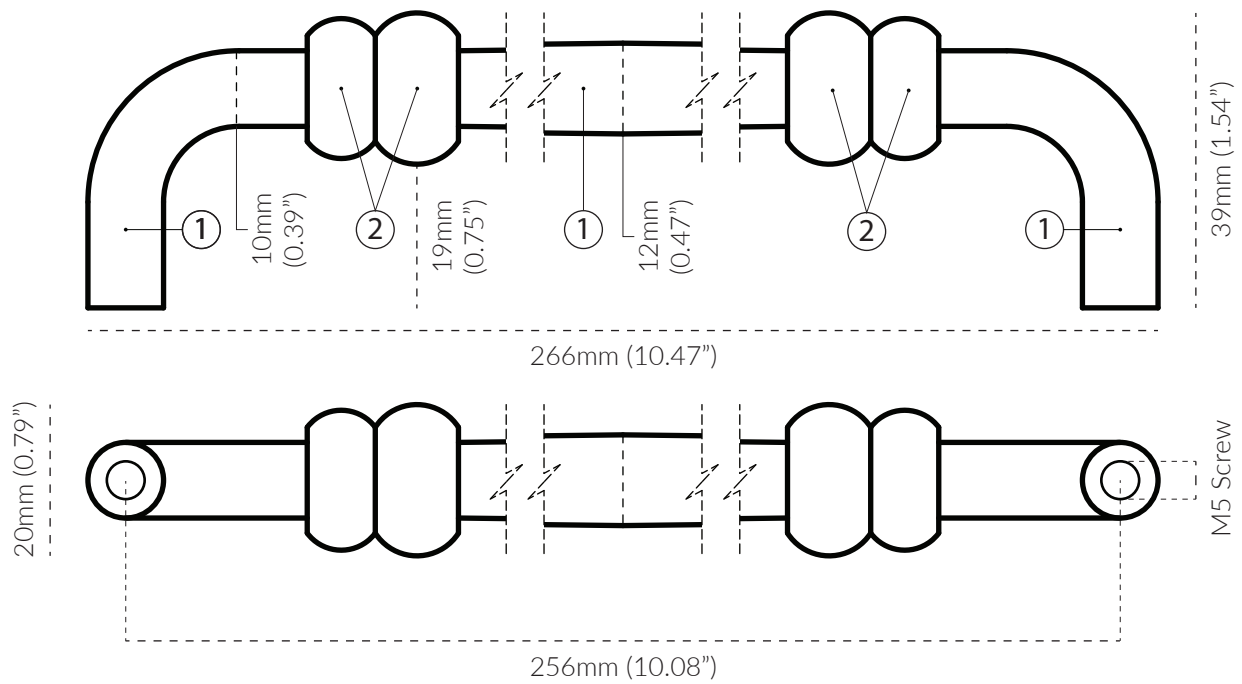

DUET PULL MEDIUM

TECH SPEC

SPECIFICATIONS

FINISH	SKU	FIXINGS ALSO INCLUDED
<ul style="list-style-type: none"> Colourway 1 (Brass) <ul style="list-style-type: none"> (1) Brushed Brass (2) Polished Nickel Colourway 2 (Polished Nickel) <ul style="list-style-type: none"> (1) Polished Nickel (2) Brushed Brass 	<ul style="list-style-type: none"> 4107-266-C1-US4 4107-266-C2-PN 	<ul style="list-style-type: none"> - 2x M5 * 25mm Screw - 2x M5 * 40mm Screw - 2x M5 Spring Washer