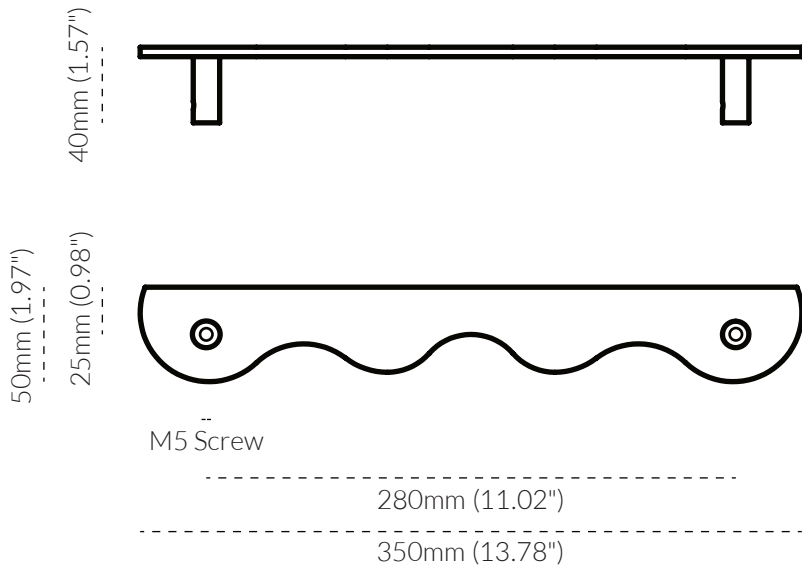

KARU PULL LARGE

TECH SPEC

SPECIFICATIONS