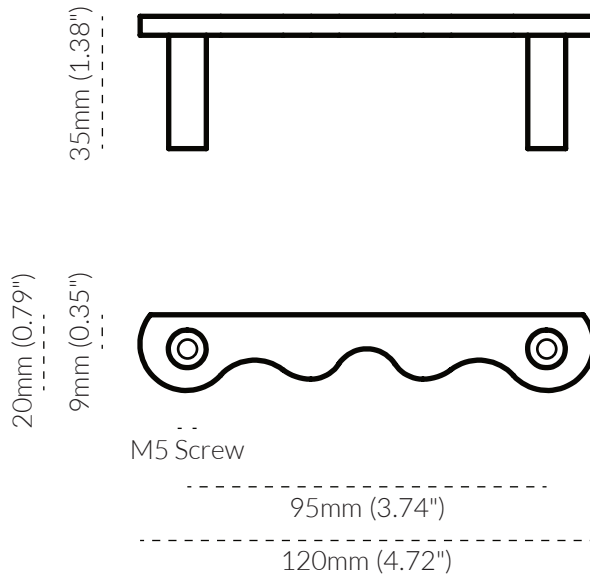

### SPECIFICATIONS

FINISH	SKU	FIXINGS ALSO INCLUDED
 Natural Brass	<b>4074-120-US4</b>	<ul style="list-style-type: none"> <li>- 2x M5 * 25mm Screw</li> <li>- 2x M5 * 40mm Screw</li> <li>- 2x M5 Spring Washer</li> </ul> 
 Aged Brass	<b>4074-120-AB</b>	
 Tumbled Brass	<b>4074-120-TB</b>	
 Bronze	<b>4074-120-BR</b>	
 Brushed Nickel	<b>4074-120-BN</b>	
 Matte Black	<b>4074-120-US19</b>	
 Matte White	<b>4074-120-W</b>	

## KARU PULL LARGE

TECH SPEC