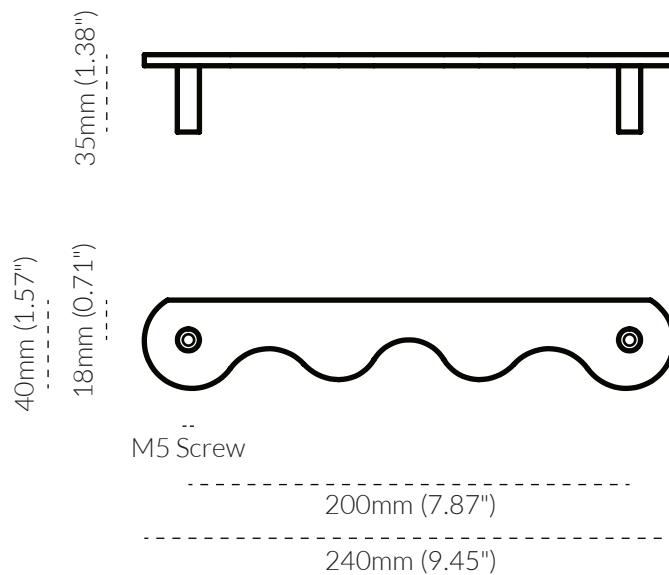

FINISH	SKU	FIXINGS ALSO INCLUDED
Natural Brass	4074-240-US4	- 2x M5 * 25mm Screw - 2x M5 * 40mm Screw - 2x M5 Spring Washer
Aged Brass	4074-240-AB	
Tumbled Brass	4074-240-TB	
Bronze	4074-240-BR	
Brushed Nickel	4074-240-BN	
Matte Black	4074-240-US19	
Matte White	4074-240-W	

CARE INSTRUCTIONS

Wipe with damp cloth and avoid using any chemicals.