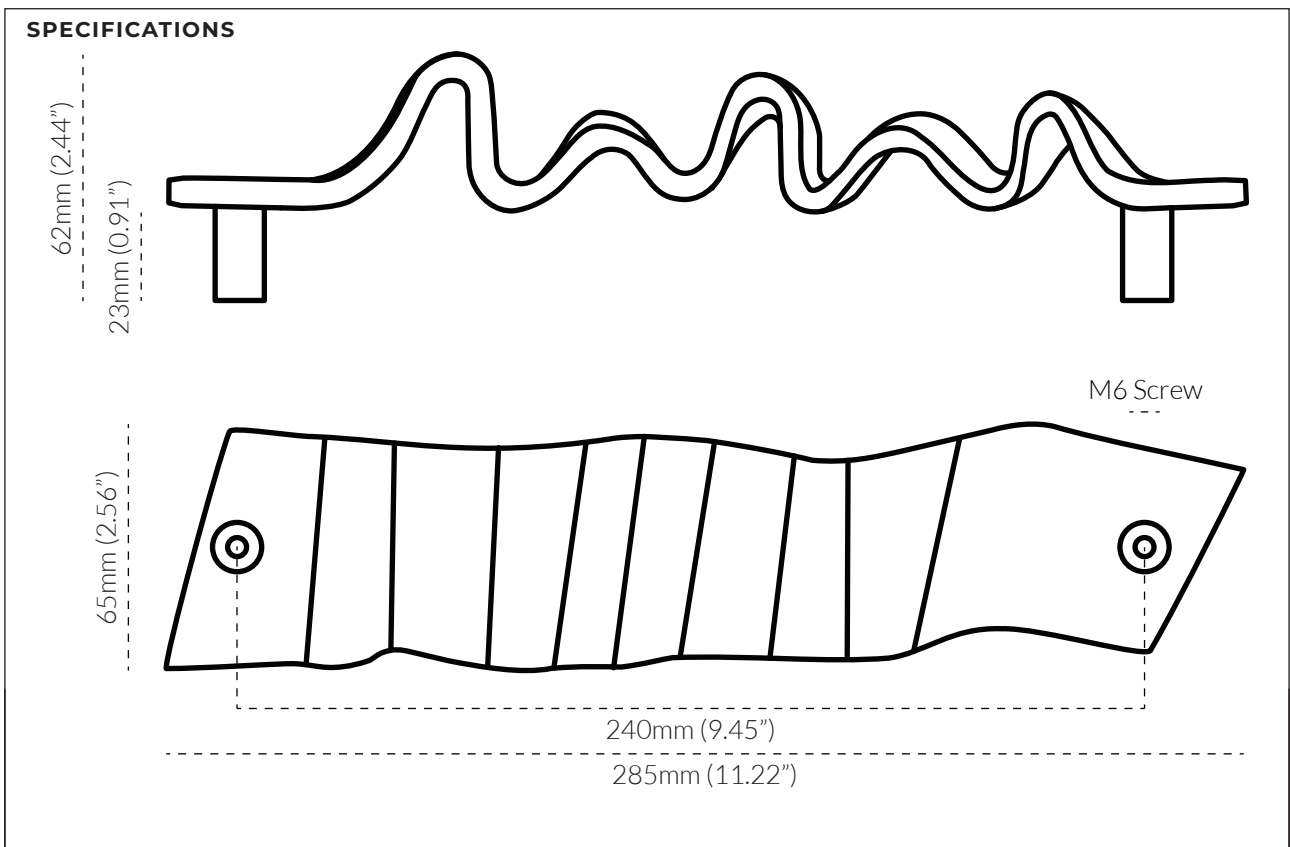

LUCIA PULL LARGE

TECH SPEC

FINISH	SKU	FIXINGS INCLUDED
<ul style="list-style-type: none">• Oil Rubbed Bronze• Polished Brass• Pewter• Polished Nickel	<ul style="list-style-type: none">• 4113-270-ORB• 4113-270-PB• 4113-270-PE• 4113-270-PN	<ul style="list-style-type: none">• 2x M6 * 25mm Screw• 2x M6 * 40mm Screw 