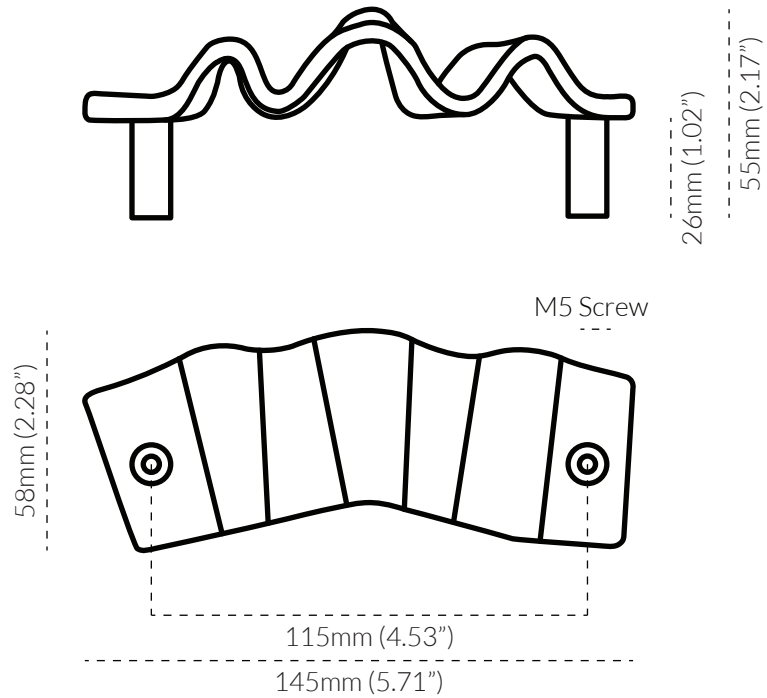

LUCIA PULL SMALL

TECH SPEC

SPECIFICATIONS

FINISH	SKU	FIXINGS INCLUDED
<ul style="list-style-type: none"> • Oil Rubbed Bronze • Polished Brass • Pewter • Polished Nickel 	<ul style="list-style-type: none"> • 4113-145-ORB • 4113-145-PB • 4113-145-PE • 4113-145-PN 	<ul style="list-style-type: none"> • 2x M5 * 25mm Screw • 2x M5 * 40mm Screw 