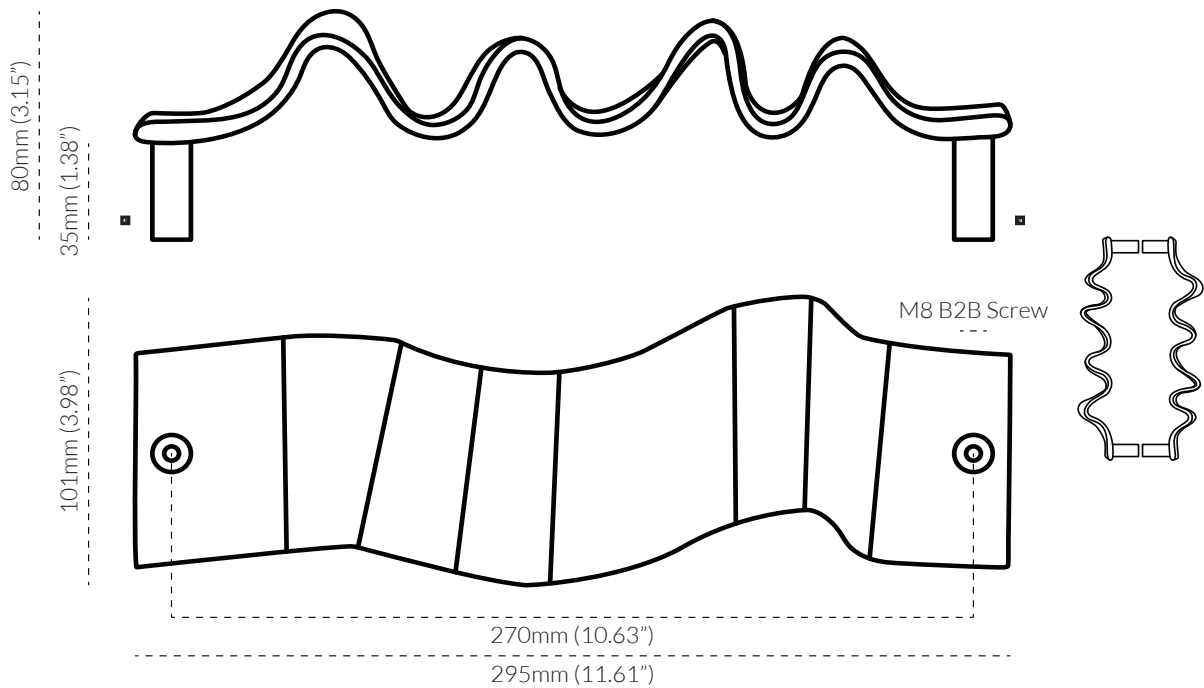

LUCIA ENTRY PULL

TECH SPEC

SPECIFICATIONS

| FINISH | SKU | FIXINGS INCLUDED |
|--|---|---|
| <ul style="list-style-type: none"> Oil Rubbed Bronze Polished Brass Pewter Polished Nickel | <ul style="list-style-type: none"> 4113BB-ORB 4113BB-PB 4113BB-PE 4113BB-PN | <ul style="list-style-type: none"> 2x M8 * 40mm Shoulder Screw 2x M8 * 70mm Shoulder Screw 2x M4 Grub Screw  |