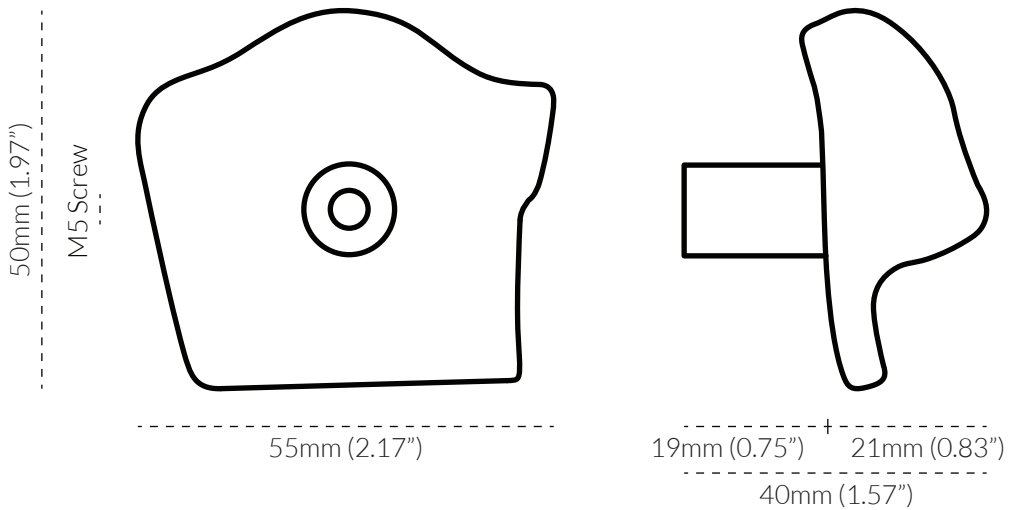

LUCIA KNOB I

TECH SPEC

SPECIFICATIONS

| FINISH | SKU | FIXINGS INCLUDED |
|---|--|--|
| <ul style="list-style-type: none">• Oil Rubbed Bronze• Polished Brass• Pewter• Polished Nickel | <ul style="list-style-type: none">• 4114-55-ORB• 4114-55-PB• 4114-55-PE• 4114-55-PN | <ul style="list-style-type: none">• 1x M5 * 25mm Screw• 1x M5 * 40mm Screw  |