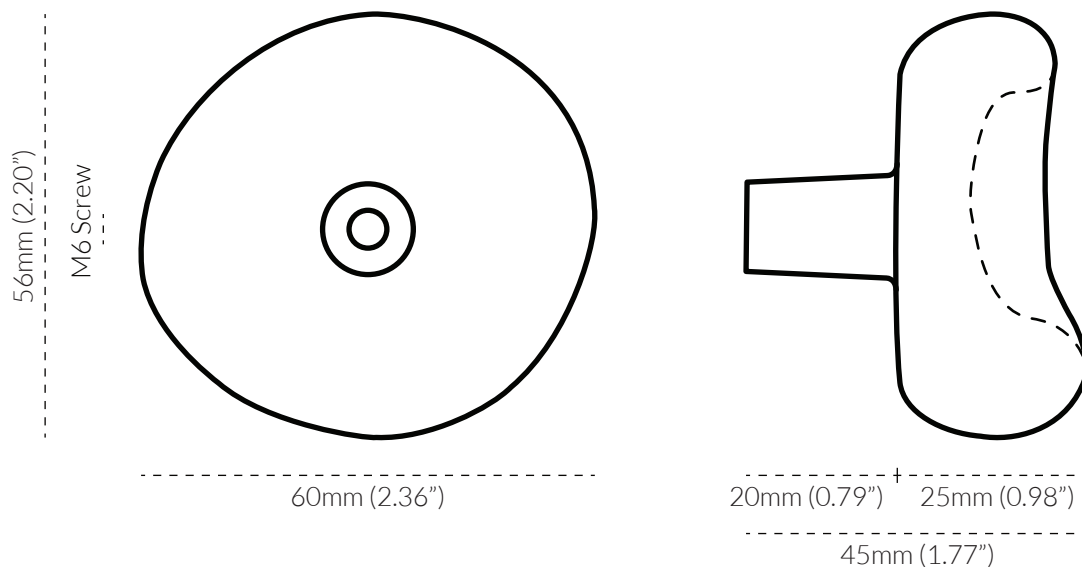

ORietta KNOB LARGE

TECH SPEC

SPECIFICATIONS

FINISH	SKU	FIXINGS INCLUDED
<ul style="list-style-type: none">• Oil Rubbed Bronze• Polished Brass• Pewter• Polished Nickel	<ul style="list-style-type: none">• 4118-60-ORB• 4118-60-PB• 4118-60-PE• 4118-60-PN	<ul style="list-style-type: none">• 1x M6 * 25mm Screw• 1x M6 * 40mm Screw 