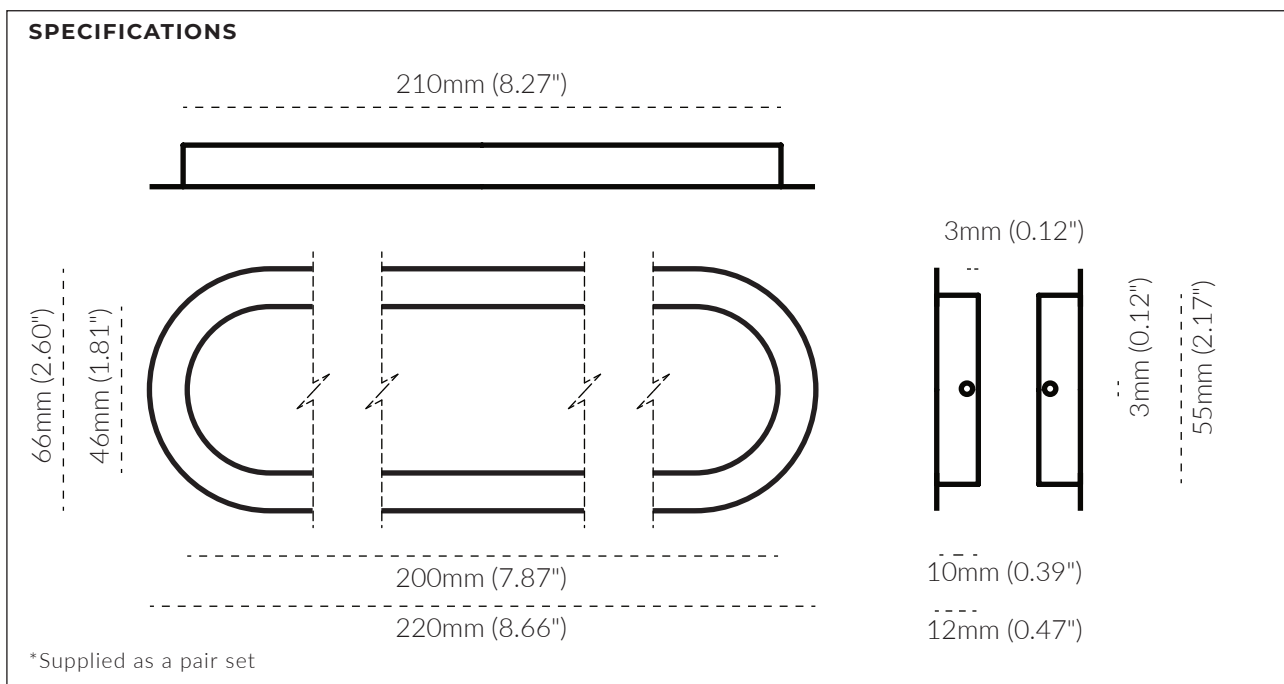

OVAL FLUSH PULL SET

TECH SPEC

FINISH	SKU	FIXINGS ALSO INCLUDED
 Natural Brass	4102-US4	- 4x 4ga (3mm) * 20mm Timber Screw 
 Aged Brass	4102-AB	
 Tumbled Brass	4102-TB	
 Live Brass	4102-LB	
 Bronze	4102-BR	
 Brushed Nickel	4102-BN	
 Tumbled Nickel	4102-TN	
 Matte Black	4102-US19	