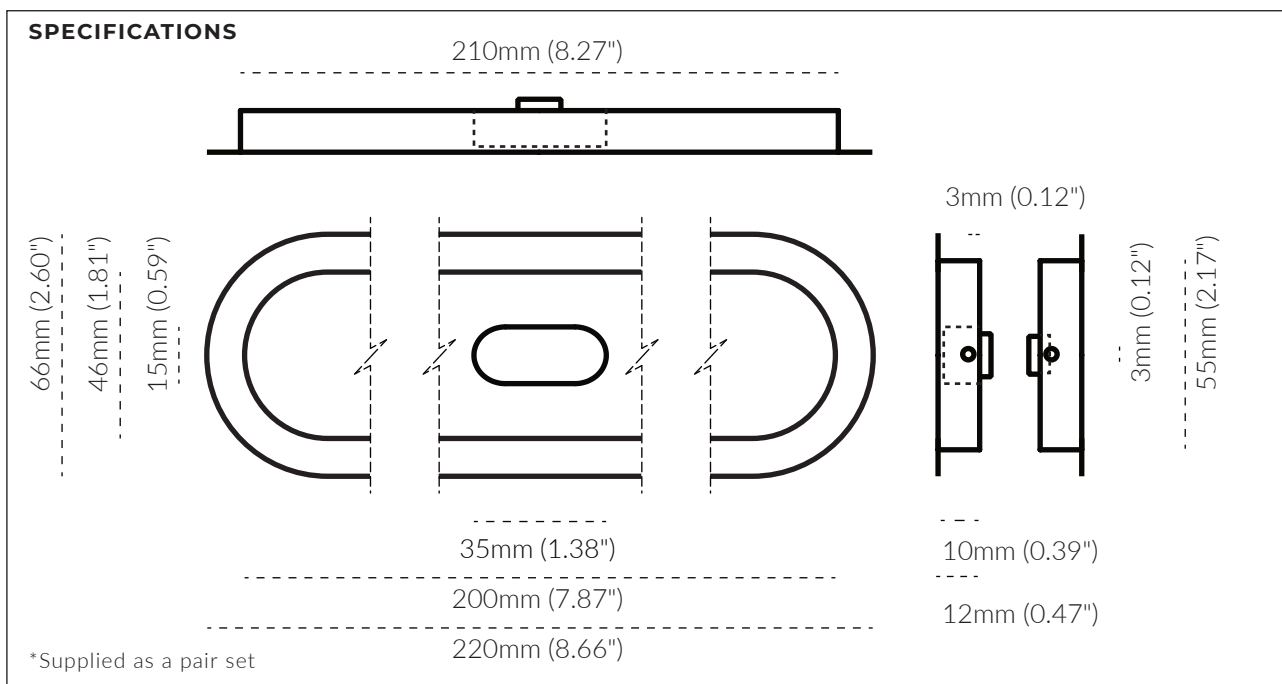

OVAL FLUSH PULL PRIVACY SET

TECH SPEC

FINISH	SKU	FIXINGS ALSO INCLUDED
 Natural Brass	4103-US4	<ul style="list-style-type: none"> - 4x 4ga (3mm) * 20mm Timber Screw - 2x 6ga (4mm) * 20mm Timber Screw - 1x Latch lock - 1x Latch Pin - 1x Striker Plate 
 Aged Brass	4103-AB	
 Tumbled Brass	4103-TB	
 Live Brass	4103-LB	
 Bronze	4103-BR	
 Brushed Nickel	4103-BN	
 Tumbled Nickel	4103-TN	
 Matte Black	4103-US19	