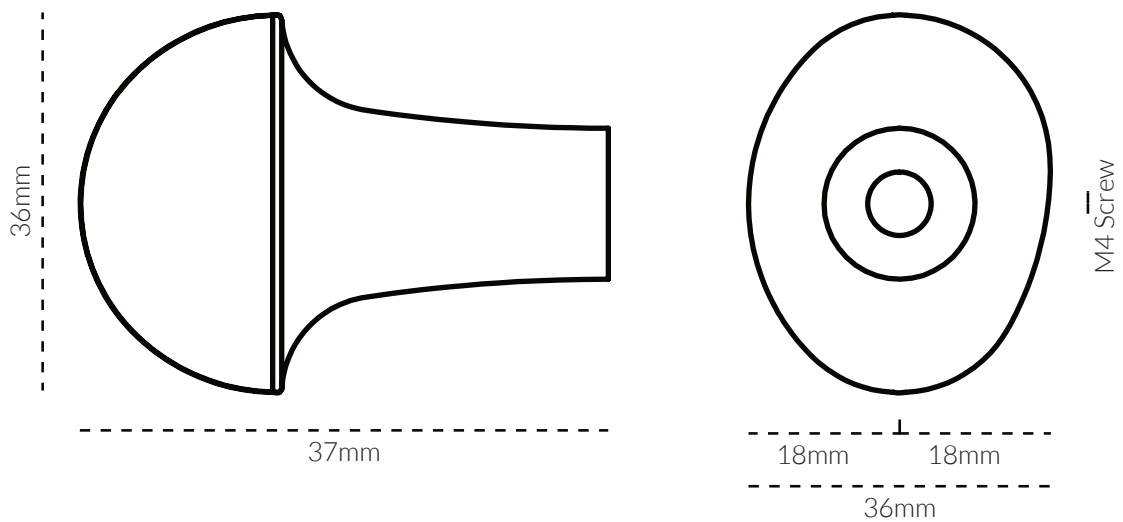

## HARDWARE | PEBBLE KNOB SMALL

TECH SPEC

### SPECIFICATIONS

FINISH	SKU	FIXINGS ALSO INCLUDED
 Ceramic (Mushroom)	9050-MU-SM	2x M4 * 25mm screw 2x M4 * 40mm screw 4x M4 spring washer 
 Ceramic (Sage)	9050-SG-SM	
 Ceramic (Taupe)	9050-TP-SM	
 Ceramic (White)	9050-W-SM	