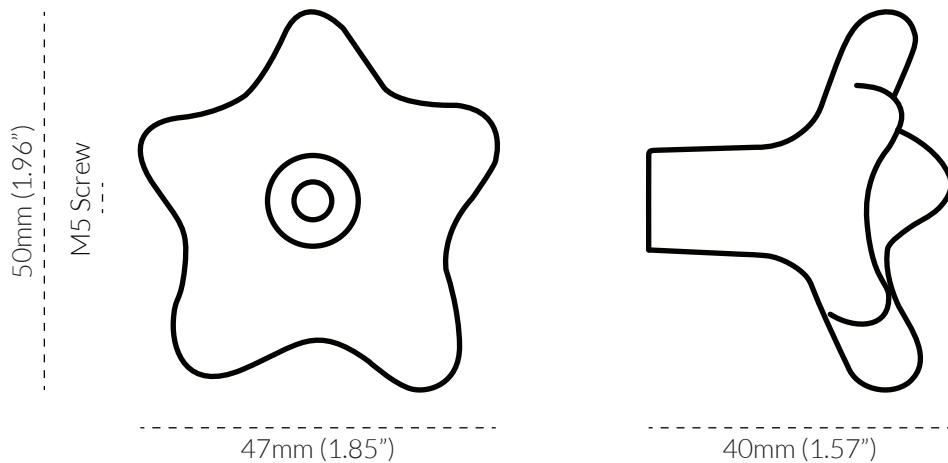

STAR KNOB LARGE

TECH SPEC

SPECIFICATIONS

FINISH	SKU	FIXINGS INCLUDED
<ul style="list-style-type: none">• Oil Rubbed Bronze• Polished Brass• Pewter• Polished Nickel	<ul style="list-style-type: none">• 4117-50-ORB• 4117-50-PB• 4117-50-PE• 4117-50-PN	<ul style="list-style-type: none">• 1x M5 * 25mm Screw• 1x M5 * 40mm Screw 