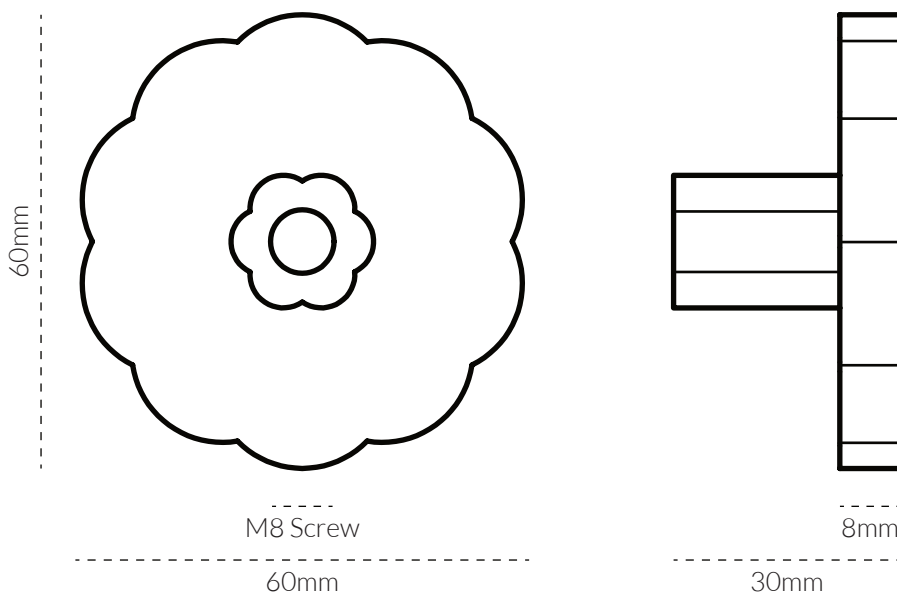

TROPEZ KNOB LARGE 60MM

TECH SPEC

SPECIFICATIONS

FINISH	SKU	FIXINGS ALSO INCLUDED
 Natural Brass	4076-KNOB-60-US4	<ul style="list-style-type: none">- 1x M8 * 25mm Screw- 1x M8 * 40mm Screw- 1x M8 Spring Washer 
 Aged Brass	4076-KNOB-60-AB	
 Bronze	4076-KNOB-60-BR	
 Brushed Nickel	4076-KNOB-60-BN	
 Matte Black	4076-KNOB-60-US19	
 Matte White	4076-KNOB-60-W	