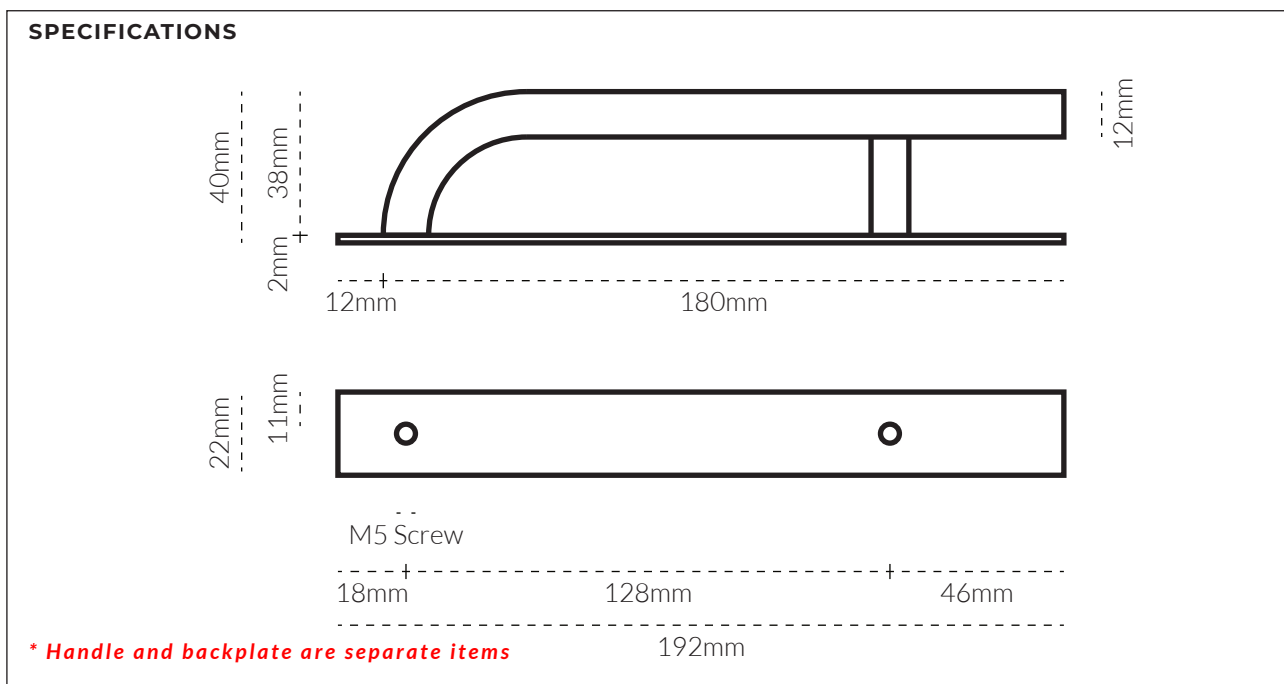

BRERA PULL SMALL 180MM

TECH SPEC

FINISH	SKU	FIXINGS ALSO INCLUDED
Natural Brass	Handle: 4081-180-US4 Backplate: 4081-192-US4	- 2x M5 * 25mm Screw - 2x M5 * 40mm Screw - 2x M5 Spring Washer
Aged Brass	Handle: 4081-180-AB Backplate: 4081-192-AB	
Tumbled Brass	Handle: 4081-180-TB Backplate: 4081-192-TB	
Bronze	Handle: 4081-180-BR Backplate: 4081-192-BR	
Brushed Nickel	Handle: 4081-180-BN Backplate: 4081-192-BN	
Matte Black	Handle: 4081-180-US19 Backplate: 4081-192-US19	
Matte White	Handle: 4081-180-W Backplate: 4081-192-W	

CARE INSTRUCTIONS

Wipe with damp cloth and avoid using any chemicals.

BRERA PULL MEDIUM 340MM

TECH SPEC

FINISH	SKU	FIXINGS ALSO INCLUDED
 Natural Brass	Handle: 4081-340-US4 Backplate: 4081-352-US4	- 2x M5 * 25mm Screw - 2x M5 * 40mm Screw - 2x M5 Spring Washer
 Aged Brass	Handle: 4081-340-AB Backplate: 4081-352-AB	
 Tumbled Brass	Handle: 4081-340-TB Backplate: 4081-352-TB	
 Bronze	Handle: 4081-340-BR Backplate: 4081-352-BR	
 Brushed Nickel	Handle: 4081-340-BN Backplate: 4081-352-BN	
 Matte Black	Handle: 4081-340-US19 Backplate: 4081-352-US19	
 Matte White	Handle: 4081-340-W Backplate: 4081-352-W	