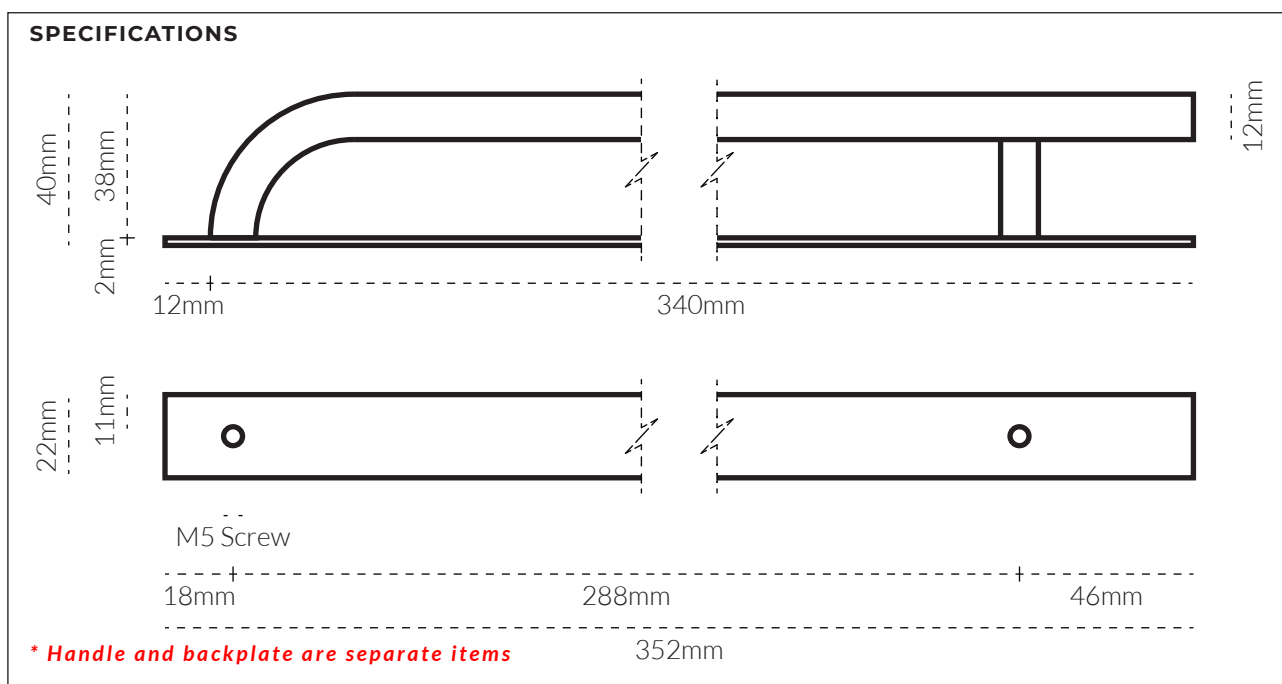

BRERA PULL SMALL 180MM

TECH SPEC

FINISH	SKU	FIXINGS ALSO INCLUDED
Natural Brass	Handle: 4081-180-US4 Backplate: 4081-192-US4	- 2x M5 * 25mm Screw - 2x M5 * 40mm Screw - 2x M5 Spring Washer
Aged Brass	Handle: 4081-180-AB Backplate: 4081-192-AB	
Tumbled Brass	Handle: 4081-180-TB Backplate: 4081-192-TB	
Bronze	Handle: 4081-180-BR Backplate: 4081-192-BR	
Brushed Nickel	Handle: 4081-180-BN Backplate: 4081-192-BN	
Matte Black	Handle: 4081-180-US19 Backplate: 4081-192-US19	
Matte White	Handle: 4081-180-W Backplate: 4081-192-W	

CARE INSTRUCTIONS

Wipe with damp cloth and avoid using any chemicals.

BRERA PULL MEDIUM 340MM

TECH SPEC

FINISH	SKU	FIXINGS ALSO INCLUDED
 Natural Brass	Handle: 4081-340-US4 Backplate: 4081-352-US4	- 2x M5 * 25mm Screw - 2x M5 * 40mm Screw - 2x M5 Spring Washer
 Aged Brass	Handle: 4081-340-AB Backplate: 4081-352-AB	
 Tumbled Brass	Handle: 4081-340-TB Backplate: 4081-352-TB	
 Bronze	Handle: 4081-340-BR Backplate: 4081-352-BR	
 Brushed Nickel	Handle: 4081-340-BN Backplate: 4081-352-BN	
 Matte Black	Handle: 4081-340-US19 Backplate: 4081-352-US19	
 Matte White	Handle: 4081-340-W Backplate: 4081-352-W	