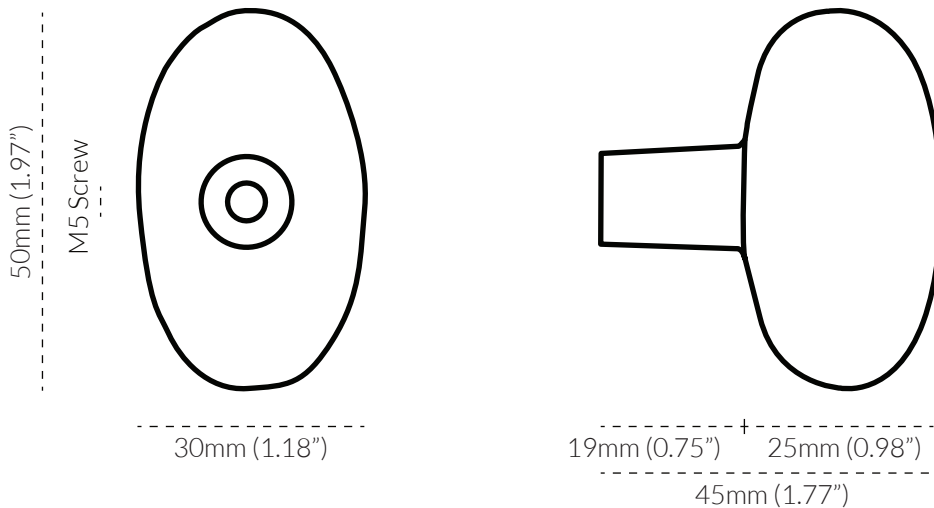

OLIVE KNOB LARGE

TECH SPEC

SPECIFICATIONS

| FINISH | SKU | FIXINGS INCLUDED |
|--|---|---|
| <ul style="list-style-type: none"> • Oil Rubbed Bronze • Polished Brass • Pewter • Polished Nickel | <ul style="list-style-type: none"> • 4116-50-ORB • 4116-50-PB • 4116-50-PE • 4116-50-PN | <ul style="list-style-type: none"> • 1x M5 * 25mm Screw • 1x M5 * 40mm Screw  |