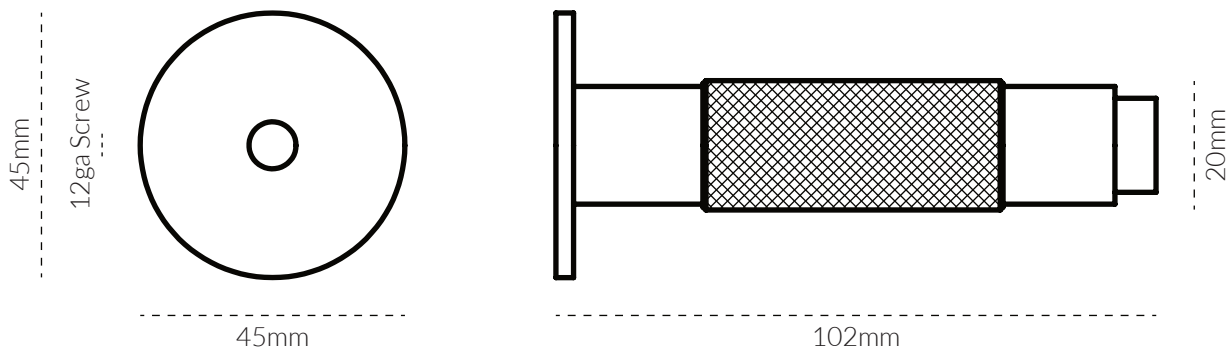

KINTORE DOORSTOP 100MM

TECH SPEC

SPECIFICATIONS

FINISH	SKU	FIXINGS ALSO INCLUDED
 Natural Brass	4072K-US4	- 1x 12ga * 50mm Timber Screw 
 Aged Brass	4072K-AB	
 Bronze	4072K-BR	
 Brushed Nickel	4072K-BN	
 Matte Black	4072K-US19	
 Matte White	4072K-W	