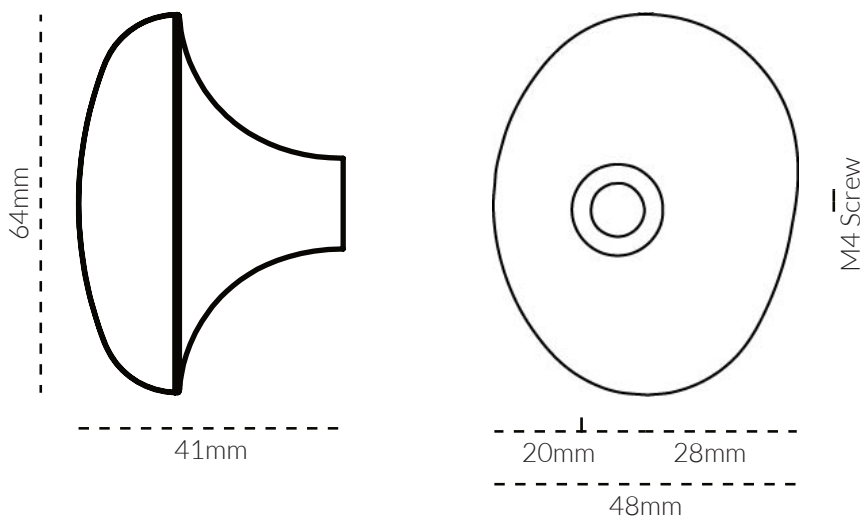

HARDWARE | PEBBLE KNOB LARGE

TECH SPEC

SPECIFICATIONS

FINISH	SKU	FIXINGS ALSO INCLUDED
 Ceramic (Mushroom)	9050-MU-LG	2x M4 * 25mm screw 2x M4 * 40mm screw 4x M4 spring washer 
 Ceramic (Sage)	9050-SG-LG	
 Ceramic (Taupe)	9050-TP-LG	
 Ceramic (White)	9050-W-LG	