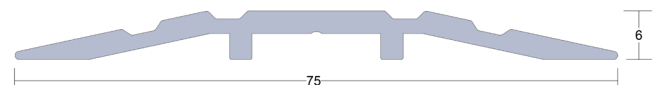

Standard lengths

1m, 2.1m and 3m. Other lengths to special order.

Fixing method

Fixing screws are supplied.

Finishes

Silver anodised aluminium.

LAS4010

LAS4010