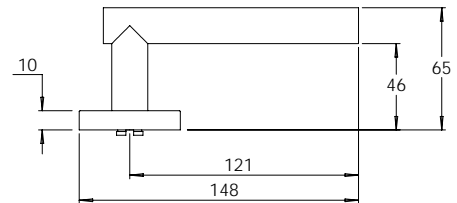

Material Marine Grade 316 Stainless Steel

**madinoz MDZ L55**

FINISH AVAILABLE IN **SSS** **PSS**

**madinoz MDZ L55-PV**

**madinoz MDZ L55Z**

FINISH AVAILABLE IN **SSS** **PSS**

**madinoz MDZ L55-PVZ**