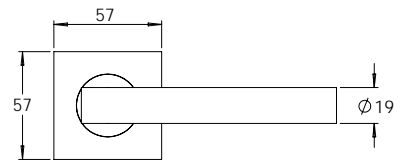

Material Marine Grade 316 Stainless Steel

**madinoz MDZ L55**

FINISH AVAILABLE IN **SSS** **PSS**

**madinoz MDZ L55-PV**

**madinoz MDZ L55Z**

FINISH AVAILABLE IN **SSS** **PSS**

**madinoz MDZ L55-PVZ**