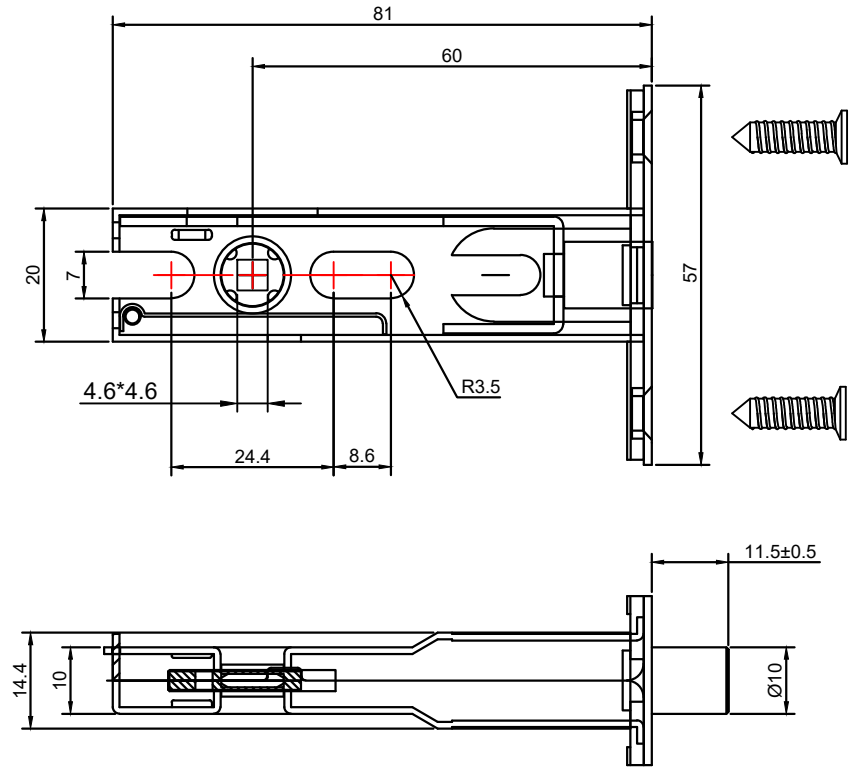

tubular bolt

strike plate

strike box