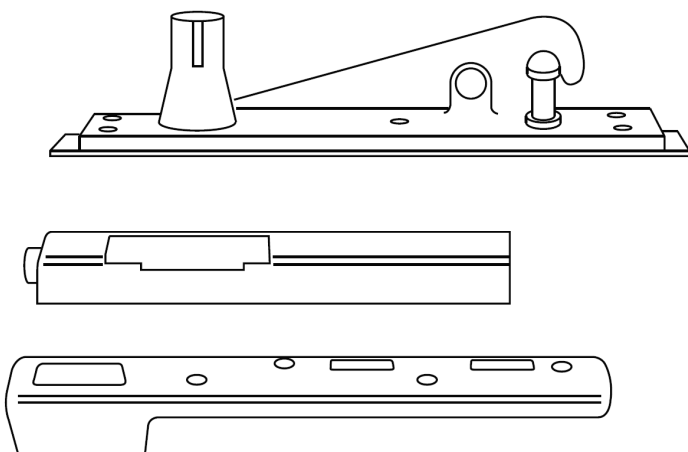

# PS.180 DOUBLE ACTION ACCESSORY PACK

Rutland pivots are available in a variety of different versions. Each device has its own use in its unique location and is built of high quality materials to withstand even some of the most demanding applications.

PS.180 is a double action retractable top centre pivot with cover plate and bottom strap.

- 12.5 mm diameter pivot pin
- Adjustable top strap.
- Available Finishes: Stainless Steel or Polished Brass
- Max Door Weight: 80kg

10 Year  
Guarantee

Universal  
Application

Max Door  
Weight 80kg

Adjustable Top  
Strap