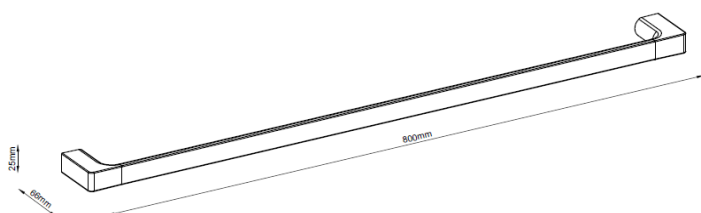

Rubie Single Towel Rail (800mm)

RU-0018

Finish: Chrome, Matt Black Powder Coat, Satin Nickel PVD, Matt Black PVD, Satin Rose Gold PVD, Satin Brass PVD and Gun Metal PVD.

Rubie is modern minimalism with an edgy design that allows you to incorporate this range into your dream bathroom. With its sleek, rounded profile it embodies contemporary classics. Available in a range of finishes including Satin Brass, Gun Metal, Matt Black, Satin Rose Gold, Satin Nickel and the timeless elegance of Chrome Plate. The Rubie Collection will complement our Stream Collection of tapware which includes the patented Shield technology.