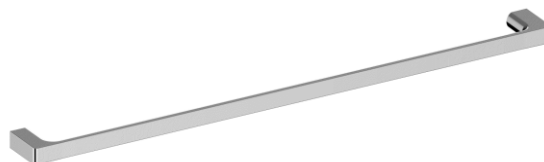

Rubie Single Towel Rail (800mm)

RU-0018

Finish: Chrome, Matt Black Powder Coat, Satin Nickel PVD, Matt Black PVD, Satin Rose Gold PVD, Satin Brass PVD and Gun Metal PVD.

Rubie is modern minimalism with an edgy design that allows you to incorporate this range into your dream bathroom. With its sleek, rounded profile it embodies contemporary classics. Available in a range of finishes including Satin Brass, Gun Metal, Matt Black, Satin Rose Gold, Satin Nickel and the timeless elegance of Chrome Plate. The Rubie Collection will complement our Stream Collection of tapware which includes the patented Shield technology.