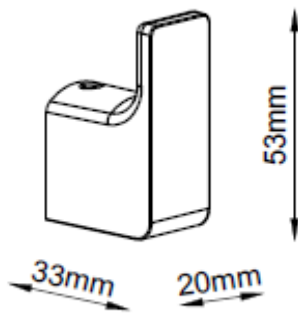

Rubie Robe Hook

RU-105

Finish: Chrome, Matt Black Powder Coat, Satin Nickel PVD, Matt Black PVD, Satin Rose Gold PVD, Satin Brass PVD and Gun Metal PVD.

Rubie is modern minimalism with an edgy design that allows you to incorporate this range into your dream bathroom. With its sleek, rounded profile it embodies contemporary classics. Available in a range of finishes including Satin Brass, Gun Metal, Matt Black, Satin Rose Gold, Satin Nickel and the timeless elegance of Chrome Plate. The Rubie Collection will complement our Stream Collection of tapware which includes the patented Shield technology.

WARRANTY
7 years

*Conditions apply

BEZZONI
BY BARBEN

www.barben.com.au | Ph: 07 3890 8558

Dimensions are in millimetres and are subject to manufacturing variations. Barben reserves the right to vary specifications at any time without notice. Please confirm all particulars with our sales consultants prior to purchasing the product.