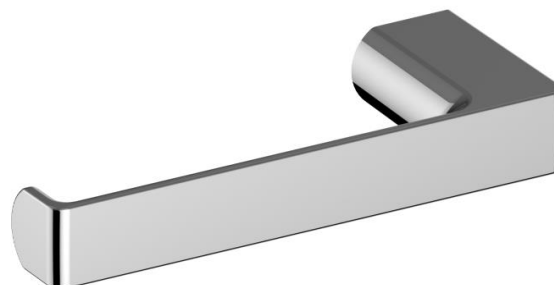

Rubie Toilet Roll Holder (Left)

RU-1309L

Finish: Chrome, Matt Black Powder Coat, Satin Nickel PVD, Matt Black PVD, Satin Rose Gold PVD, Satin Brass PVD and Gun Metal PVD.

Rubie is modern minimalism with an edgy design that allows you to incorporate this range into your dream bathroom. With its sleek, rounded profile it embodies contemporary classics. Available in a range of finishes including Satin Brass, Gun Metal, Matt Black, Satin Rose Gold, Satin Nickel and the timeless elegance of Chrome Plate. The Rubie Collection will complement our Stream Collection of tapware which includes the patented Shield technology.