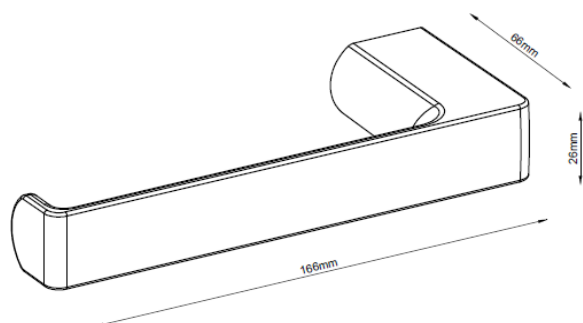

Rubie Toilet Roll Holder (Left)

RU-1309L

Finish: Chrome, Matt Black Powder Coat, Satin Nickel PVD, Matt Black PVD, Satin Rose Gold PVD, Satin Brass PVD and Gun Metal PVD.

Rubie is modern minimalism with an edgy design that allows you to incorporate this range into your dream bathroom. With its sleek, rounded profile it embodies contemporary classics. Available in a range of finishes including Satin Brass, Gun Metal, Matt Black, Satin Rose Gold, Satin Nickel and the timeless elegance of Chrome Plate. The Rubie Collection will complement our Stream Collection of tapware which includes the patented Shield technology.