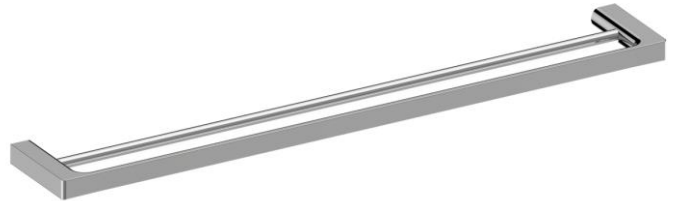

Rubie Double Towel Rail (800mm)

RU-5018

Finish: Chrome, Matt Black Powder Coat, Satin Nickel PVD, Matt Black PVD, Satin Rose Gold PVD, Satin Brass PVD and Gun Metal PVD.

Rubie is modern minimalism with an edgy design that allows you to incorporate this range into your dream bathroom. With its sleek, rounded profile it embodies contemporary classics. Available in a range of finishes including Satin Brass, Gun Metal, Matt Black, Satin Rose Gold, Satin Nickel and the timeless elegance of Chrome Plate. The Rubie Collection will complement our Stream Collection of tapware which includes the patented Shield technology.