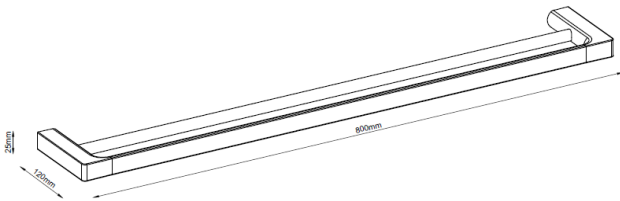

Rubie Double Towel Rail (800mm)

RU-5018

Finish: Chrome, Matt Black Powder Coat, Satin Nickel PVD, Matt Black PVD, Satin Rose Gold PVD, Satin Brass PVD and Gun Metal PVD.

Rubie is modern minimalism with an edgy design that allows you to incorporate this range into your dream bathroom. With its sleek, rounded profile it embodies contemporary classics. Available in a range of finishes including Satin Brass, Gun Metal, Matt Black, Satin Rose Gold, Satin Nickel and the timeless elegance of Chrome Plate. The Rubie Collection will complement our Stream Collection of tapware which includes the patented Shield technology.