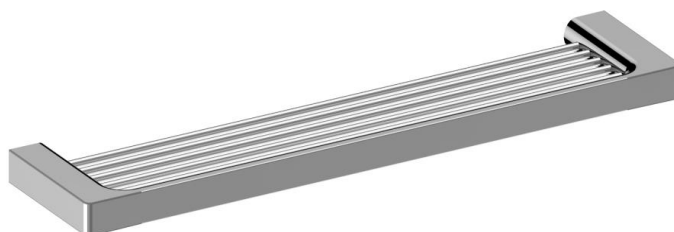

Rubie Shower Shelf (Metal)

RU-999M

Finish: Chrome, Matt Black Powder Coat, Satin Nickel PVD, Matt Black PVD, Satin Rose Gold PVD, Satin Brass PVD and Gun Metal PVD.

Rubie is modern minimalism with an edgy design that allows you to incorporate this range into your dream bathroom. With its sleek, rounded profile it embodies contemporary classics. Available in a range of finishes including Satin Brass, Gun Metal, Matt Black, Satin Rose Gold, Satin Nickel and the timeless elegance of Chrome Plate. The Rubie Collection will complement our Stream Collection of tapware which includes the patented Shield technology.