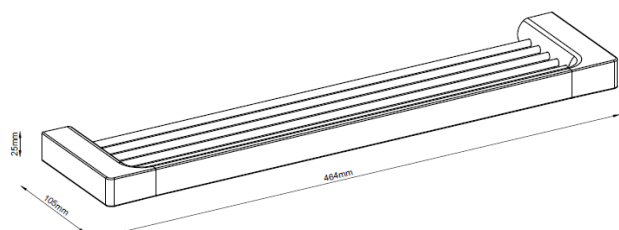

Rubie Shower Shelf (Metal)

RU-999M

Finish: Chrome, Matt Black Powder Coat, Satin Nickel PVD, Matt Black PVD, Satin Rose Gold PVD, Satin Brass PVD and Gun Metal PVD.

Rubie is modern minimalism with an edgy design that allows you to incorporate this range into your dream bathroom. With its sleek, rounded profile it embodies contemporary classics. Available in a range of finishes including Satin Brass, Gun Metal, Matt Black, Satin Rose Gold, Satin Nickel and the timeless elegance of Chrome Plate. The Rubie Collection will complement our Stream Collection of tapware which includes the patented Shield technology.