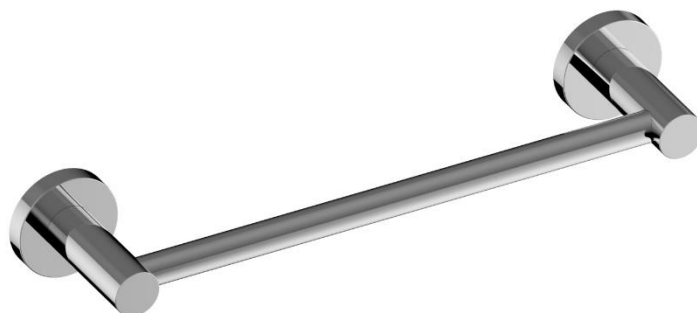

Stream Hand Towel Holder

ST-00135

Finish: Chrome, Matt Black Powder Coat, Satin Nickel PVD, Matt Black PVD, Satin Rose Gold PVD, Satin Brass PVD, Gun Metal PVD.

The Stream range is a classic style that can be to suit many bathroom aesthetics.

WARRANTY
10 years

*Conditions apply.

BEZZONI
BY BARBEN

Dimensions are in millimeters and are subject to manufacturing variations. Barben reserves the right to vary specifications at any time without notice. Please confirm all particulars with our sales consultants prior to purchasing the product.