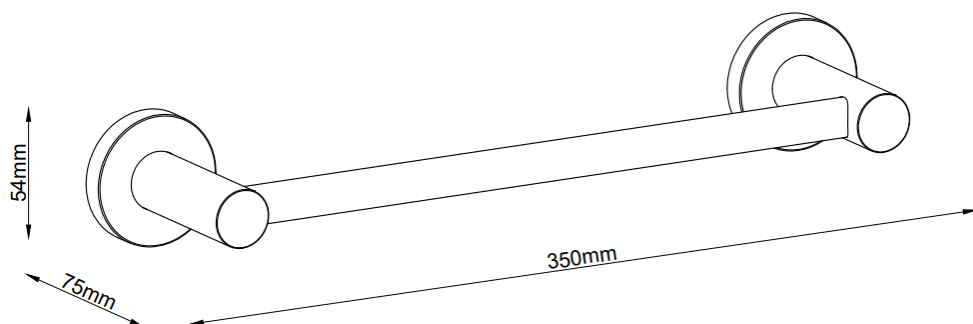

Stream Hand Towel Holder

ST-00135

Finish: Chrome, Matt Black Powder Coat, Satin Nickel PVD, Matt Black PVD, Satin Rose Gold PVD, Satin Brass PVD, Gun Metal PVD.

The Stream range is a classic style that can be to suit many bathroom aesthetics.

WARRANTY
10 years

*Conditions apply.

BEZZONI
BY BARBEN

Dimensions are in millimeters and are subject to manufacturing variations. Barben reserves the right to vary specifications at any time without notice. Please confirm all particulars with our sales consultants prior to purchasing the product.