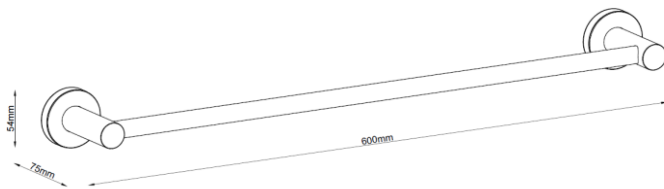

STREAM

Stream Towel Rail

ST-0016

Finish: Chrome, Matt Black Powder Coat, Satin Nickel PVD, Matt Black PVD, Satin Rose Gold PVD, Satin Brass PVD and Gun Metal PVD.

The Stream range is a classic style that can be adapted to suit many bathroom aesthetics. Its curved lines and sleek design will be the standout piece to transform your bathroom from a functional space to a luxurious oasis. The Stream Collection is an ideal choice.