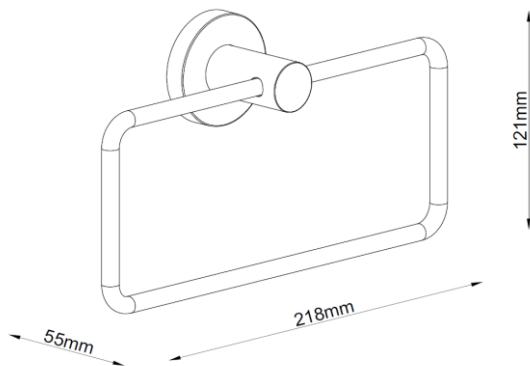

Stream Hand Towel Ring

ST-103

Finish: Chrome, Matt Black Powder Coat, Satin Nickel PVD, Matt Black PVD, Satin Rose Gold PVD, Satin Brass PVD and Gun Metal PVD.

The Stream range is a classic style that can be adapted to suit many bathroom aesthetics. Its curved lines and sleek design will be the standout piece to transform your bathroom from a functional space to a luxurious oasis. The Stream Collection is an ideal choice.

WARRANTY
7 years

*Conditions apply

BEZZONI
BY BARBEN

www.barben.com.au | Ph: 07 3890 8558

Dimensions are in millimetres and are subject to manufacturing variations. Barben reserves the right to vary specifications at any time without notice. Please confirm all particulars with our sales consultants prior to purchasing the product.