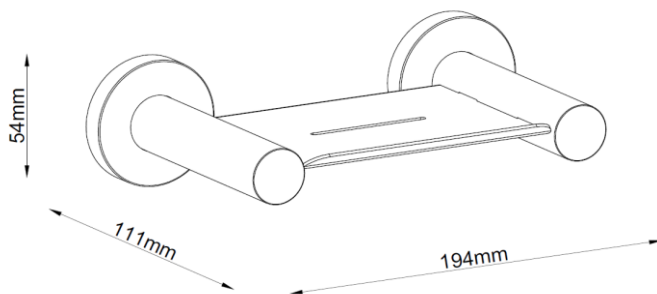

STREAM

Stream Soap Dish (Metal)

ST-107M

Finish: Chrome, Matt Black Powder Coat, Satin Nickel PVD, Matt Black PVD, Satin Rose Gold PVD, Satin Brass PVD and Gun Metal PVD.

The Stream range is a classic style that can be adapted to suit many bathroom aesthetics. Its curved lines and sleek design will be the standout piece to transform your bathroom from a functional space to a luxurious oasis. The Stream Collection is an ideal choice.

WARRANTY
7 years
*Conditions apply

BEZZONI
BY BARBEN

www.barben.com.au | Ph: 07 3890 8558

Dimensions are in millimetres and are subject to manufacturing variations. Barben reserves the right to vary specifications at any time without notice. Please confirm all particulars with our sales consultants prior to purchasing the product.