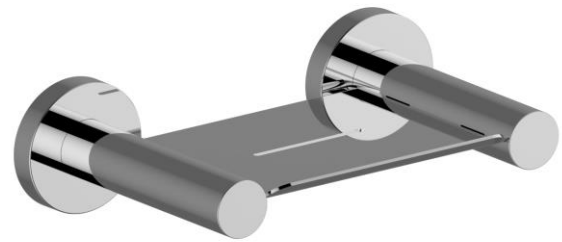

STREAM

Stream Soap Dish (Metal)

ST-107M

Finish: Chrome, Matt Black Powder Coat, Satin Nickel PVD, Matt Black PVD, Satin Rose Gold PVD, Satin Brass PVD and Gun Metal PVD.

The Stream range is a classic style that can be adapted to suit many bathroom aesthetics. Its curved lines and sleek design will be the standout piece to transform your bathroom from a functional space to a luxurious oasis. The Stream Collection is an ideal choice.