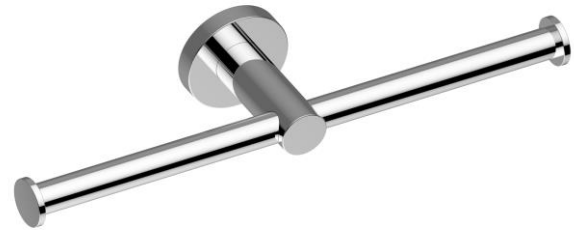

STREAM

Stream Toilet Roll Holder

ST-13099

Finish: Chrome, Matt Black Powder Coat, Satin Nickel PVD, Matt Black PVD, Satin Rose Gold PVD, Satin Brass PVD and Gun Metal PVD.

The Stream range is a classic style that can be adapted to suit many bathroom aesthetics. Its curved lines and sleek design will be the standout piece to transform your bathroom from a functional space to a luxurious oasis. The Stream Collection is an ideal choice.