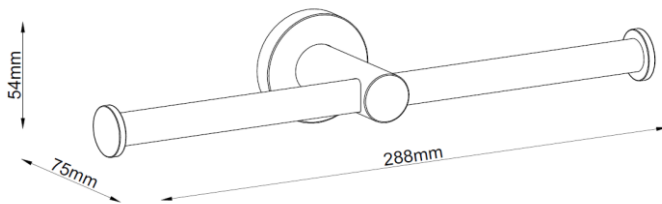

STREAM

Stream Toilet Roll Holder

ST-13099

Finish: Chrome, Matt Black Powder Coat, Satin Nickel PVD, Matt Black PVD, Satin Rose Gold PVD, Satin Brass PVD and Gun Metal PVD.

The Stream range is a classic style that can be adapted to suit many bathroom aesthetics. Its curved lines and sleek design will be the standout piece to transform your bathroom from a functional space to a luxurious oasis. The Stream Collection is an ideal choice.