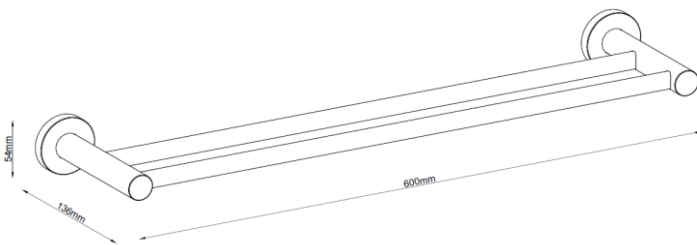

STREAM

Stream Double Towel Rail

ST-5016

Finish: Chrome, Matt Black Powder Coat, Satin Nickel PVD, Matt Black PVD, Satin Rose Gold PVD, Satin Brass PVD and Gun Metal PVD.

The Stream range is a classic style that can be adapted to suit many bathroom aesthetics. Its curved lines and sleek design will be the standout piece to transform your bathroom from a functional space to a luxurious oasis. The Stream Collection is an ideal choice.