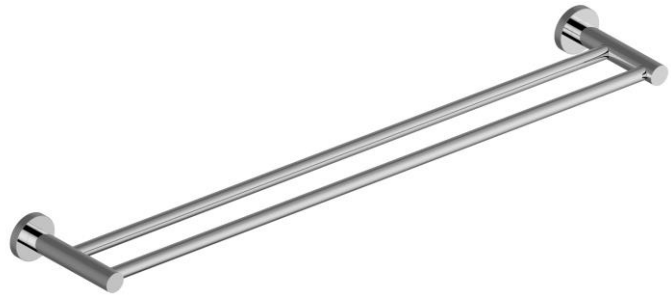

STREAM

Stream Double Towel Rail

ST-5016

Finish: Chrome, Matt Black Powder Coat, Satin Nickel PVD, Matt Black PVD, Satin Rose Gold PVD, Satin Brass PVD and Gun Metal PVD.

The Stream range is a classic style that can be adapted to suit many bathroom aesthetics. Its curved lines and sleek design will be the standout piece to transform your bathroom from a functional space to a luxurious oasis. The Stream Collection is an ideal choice.