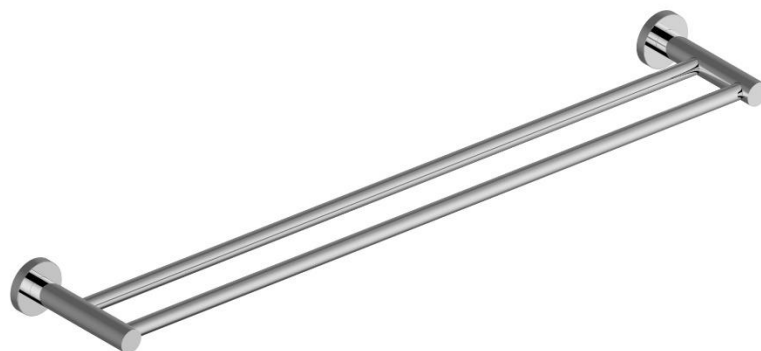

Stream Double Towel Rail

ST-5018

Finish: Chrome, Matt Black Powder Coat, Satin Nickel PVD, Matt Black PVD, Satin Rose Gold PVD, Satin Brass PVD, Gun Metal PVD.

The Stream range is a classic style that can be to suit many bathroom aesthetics.

WARRANTY
10 years

*Conditions apply.

BEZZONI
BY BARBEN

Dimensions are in millimeters and are subject to manufacturing variations. Barben reserves the right to vary specifications at any time without notice. Please confirm all particulars with our sales consultants prior to purchasing the product.