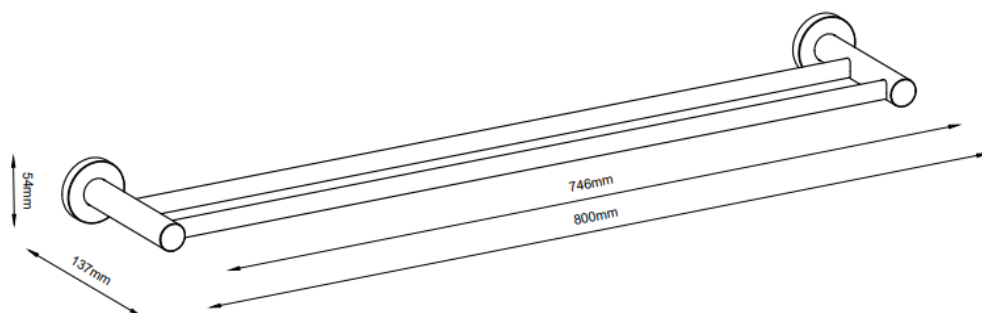

Stream Double Towel Rail

ST-5018

Finish: Chrome, Matt Black Powder Coat, Satin Nickel PVD, Matt Black PVD, Satin Rose Gold PVD, Satin Brass PVD, Gun Metal PVD.

The Stream range is a classic style that can be to suit many bathroom aesthetics.

WARRANTY
10 years

*Conditions apply.

BEZZONI
BY BARBEN

Dimensions are in millimeters and are subject to manufacturing variations. Barben reserves the right to vary specifications at any time without notice. Please confirm all particulars with our sales consultants prior to purchasing the product.