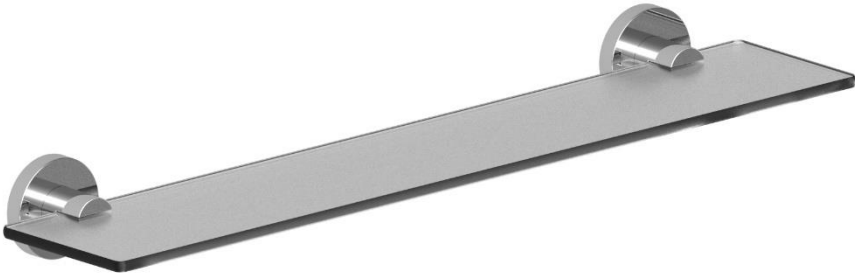

Stream Glass Shower Shelf

ST-999G

Finish: Chrome, Matt Black Powder Coat, Satin Nickel PVD, Matt Black PVD, Satin Rose Gold PVD, Satin Brass PVD, Gun Metal PVD.

The Stream range is a classic style that can be to suit many bathroom aesthetics.