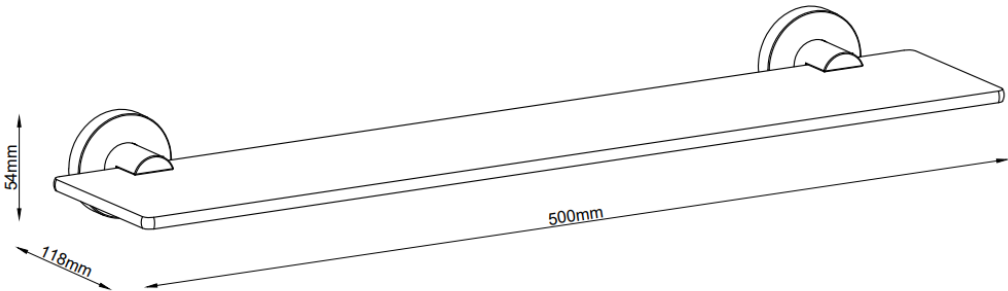

Stream Glass Shower Shelf

ST-999G

Finish: Chrome, Matt Black Powder Coat, Satin Nickel PVD, Matt Black PVD, Satin Rose Gold PVD, Satin Brass PVD, Gun Metal PVD.

The Stream range is a classic style that can be to suit many bathroom aesthetics.

WARRANTY
10 years

*Conditions apply.

BEZZONI
BARBEN

Dimensions are in millimeters and are subject to manufacturing variations. Barben reserves the right to vary specifications at any time without notice. Please confirm all particulars with our sales consultants prior to purchasing the product.