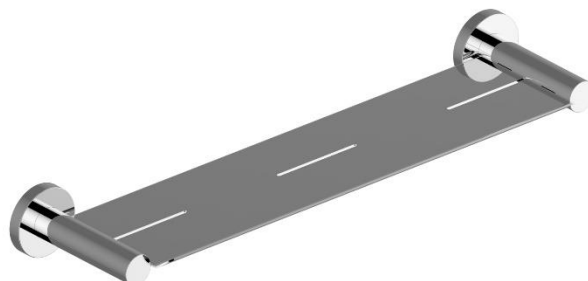

Stream Metal Shower Shelf

ST-999M

.....
Finish: Chrome, Matt Black Powder Coat, Satin Nickel PVD, Matt Black PVD, Satin Rose Gold PVD, Satin Brass PVD, Gun Metal PVD.

The Stream range is a classic style that can be to suit many bathroom aesthetics.

WARRANTY
10 years

*Conditions apply.

.....
BEZZONI
BY BARBEN

Dimensions are in millimeters and are subject to manufacturing variations. Barben reserves the right to vary specifications at any time without notice. Please confirm all particulars with our sales consultants prior to purchasing the product.