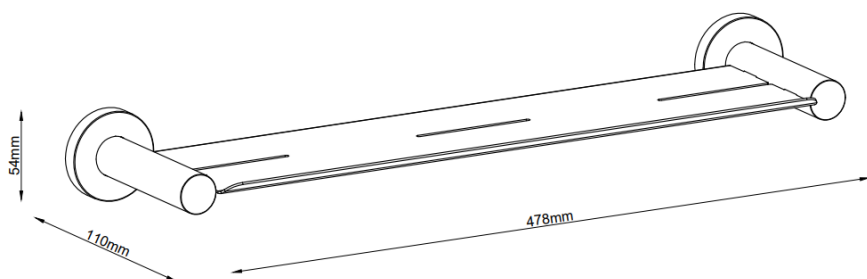

Stream Metal Shower Shelf

ST-999M

.....
Finish: Chrome, Matt Black Powder Coat, Satin Nickel PVD, Matt Black PVD, Satin Rose Gold PVD, Satin Brass PVD, Gun Metal PVD.

The Stream range is a classic style that can be to suit many bathroom aesthetics.

WARRANTY
10 years

*Conditions apply.

.....
BEZZONI
BY BARBEN

Dimensions are in millimeters and are subject to manufacturing variations. Barben reserves the right to vary specifications at any time without notice. Please confirm all particulars with our sales consultants prior to purchasing the product.